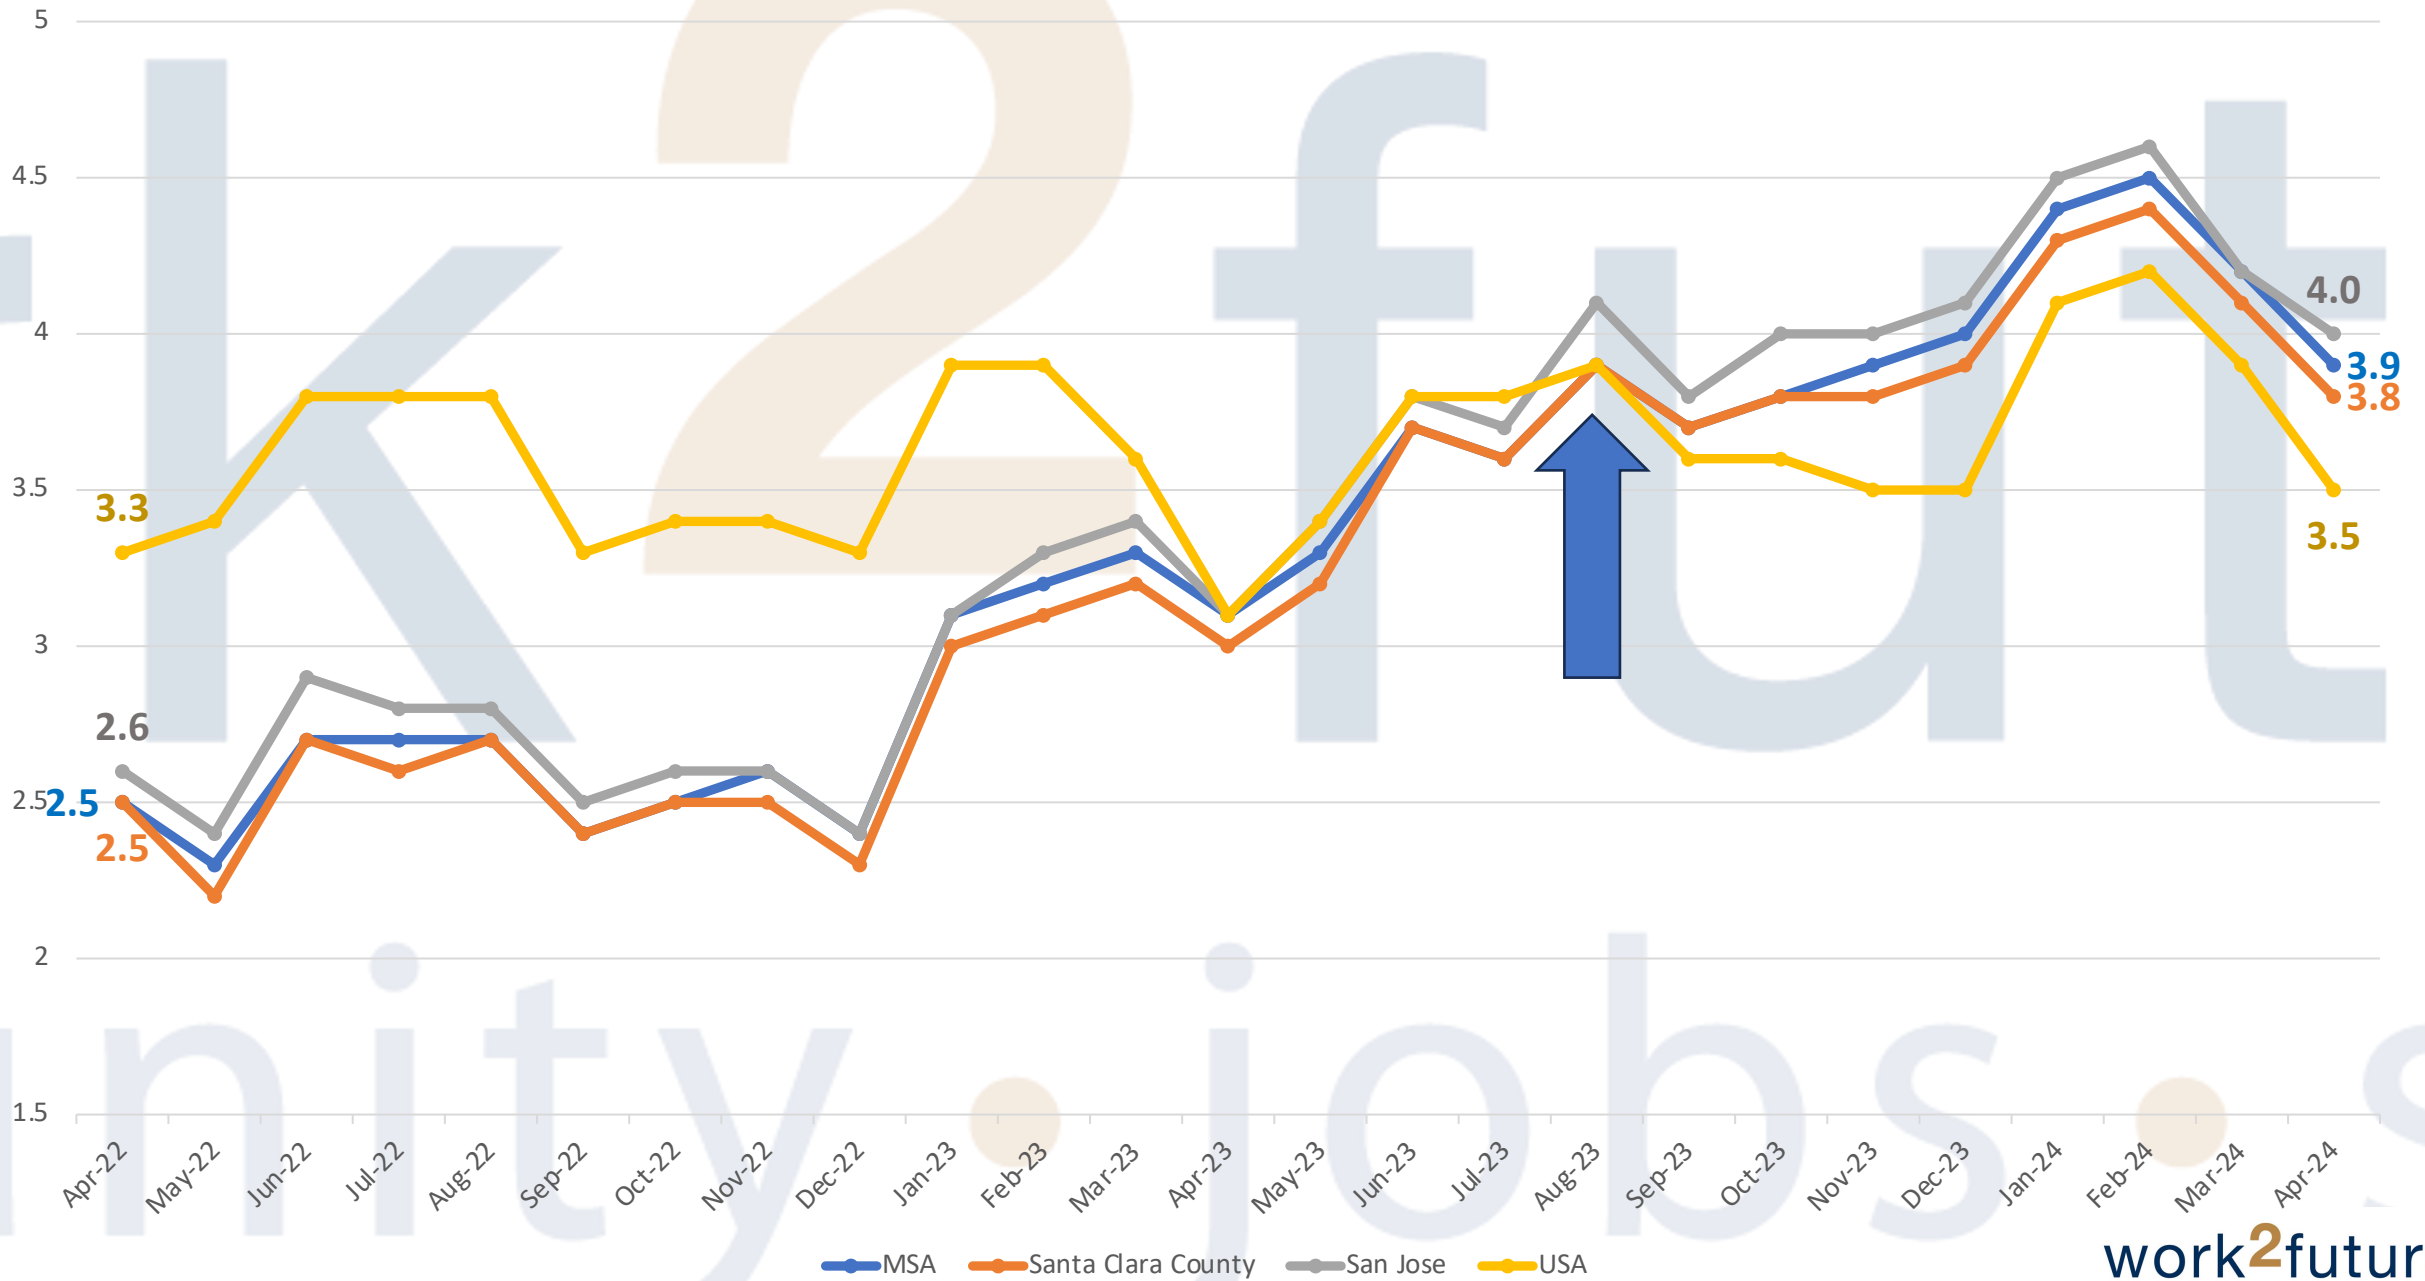

Source: EDD

UNEMPLOYMENT RATES: APRIL 2022 – APRIL 2024

Source: EDD

UNEMPLOYMENT RATES: APRIL 2022 – APRIL 2024

Source: EDD

UNEMPLOYMENT RATES: APRIL 2022 – APRIL 2024

Source: EDD

Santa Clara County Labor Force 2022–2024

Source: EDD

Santa Clara County Labor Force 2022–2024

San Jose-Sunnyvale-Santa Clara MSA March 2024–April 2024

Total Wage-Salary Employment: 1,160,600 jobs — +1,600

- **Leisure & Hospitality +1,800**
 - Food Services & Drinking Places +1,300
- **Professional & Business Services +900**
- **Farm +600**
- **Government -1300**
 - Local Government -1,400
 - State Government Educational Services +100
- **Manufacturing -600**
- **Information -500**