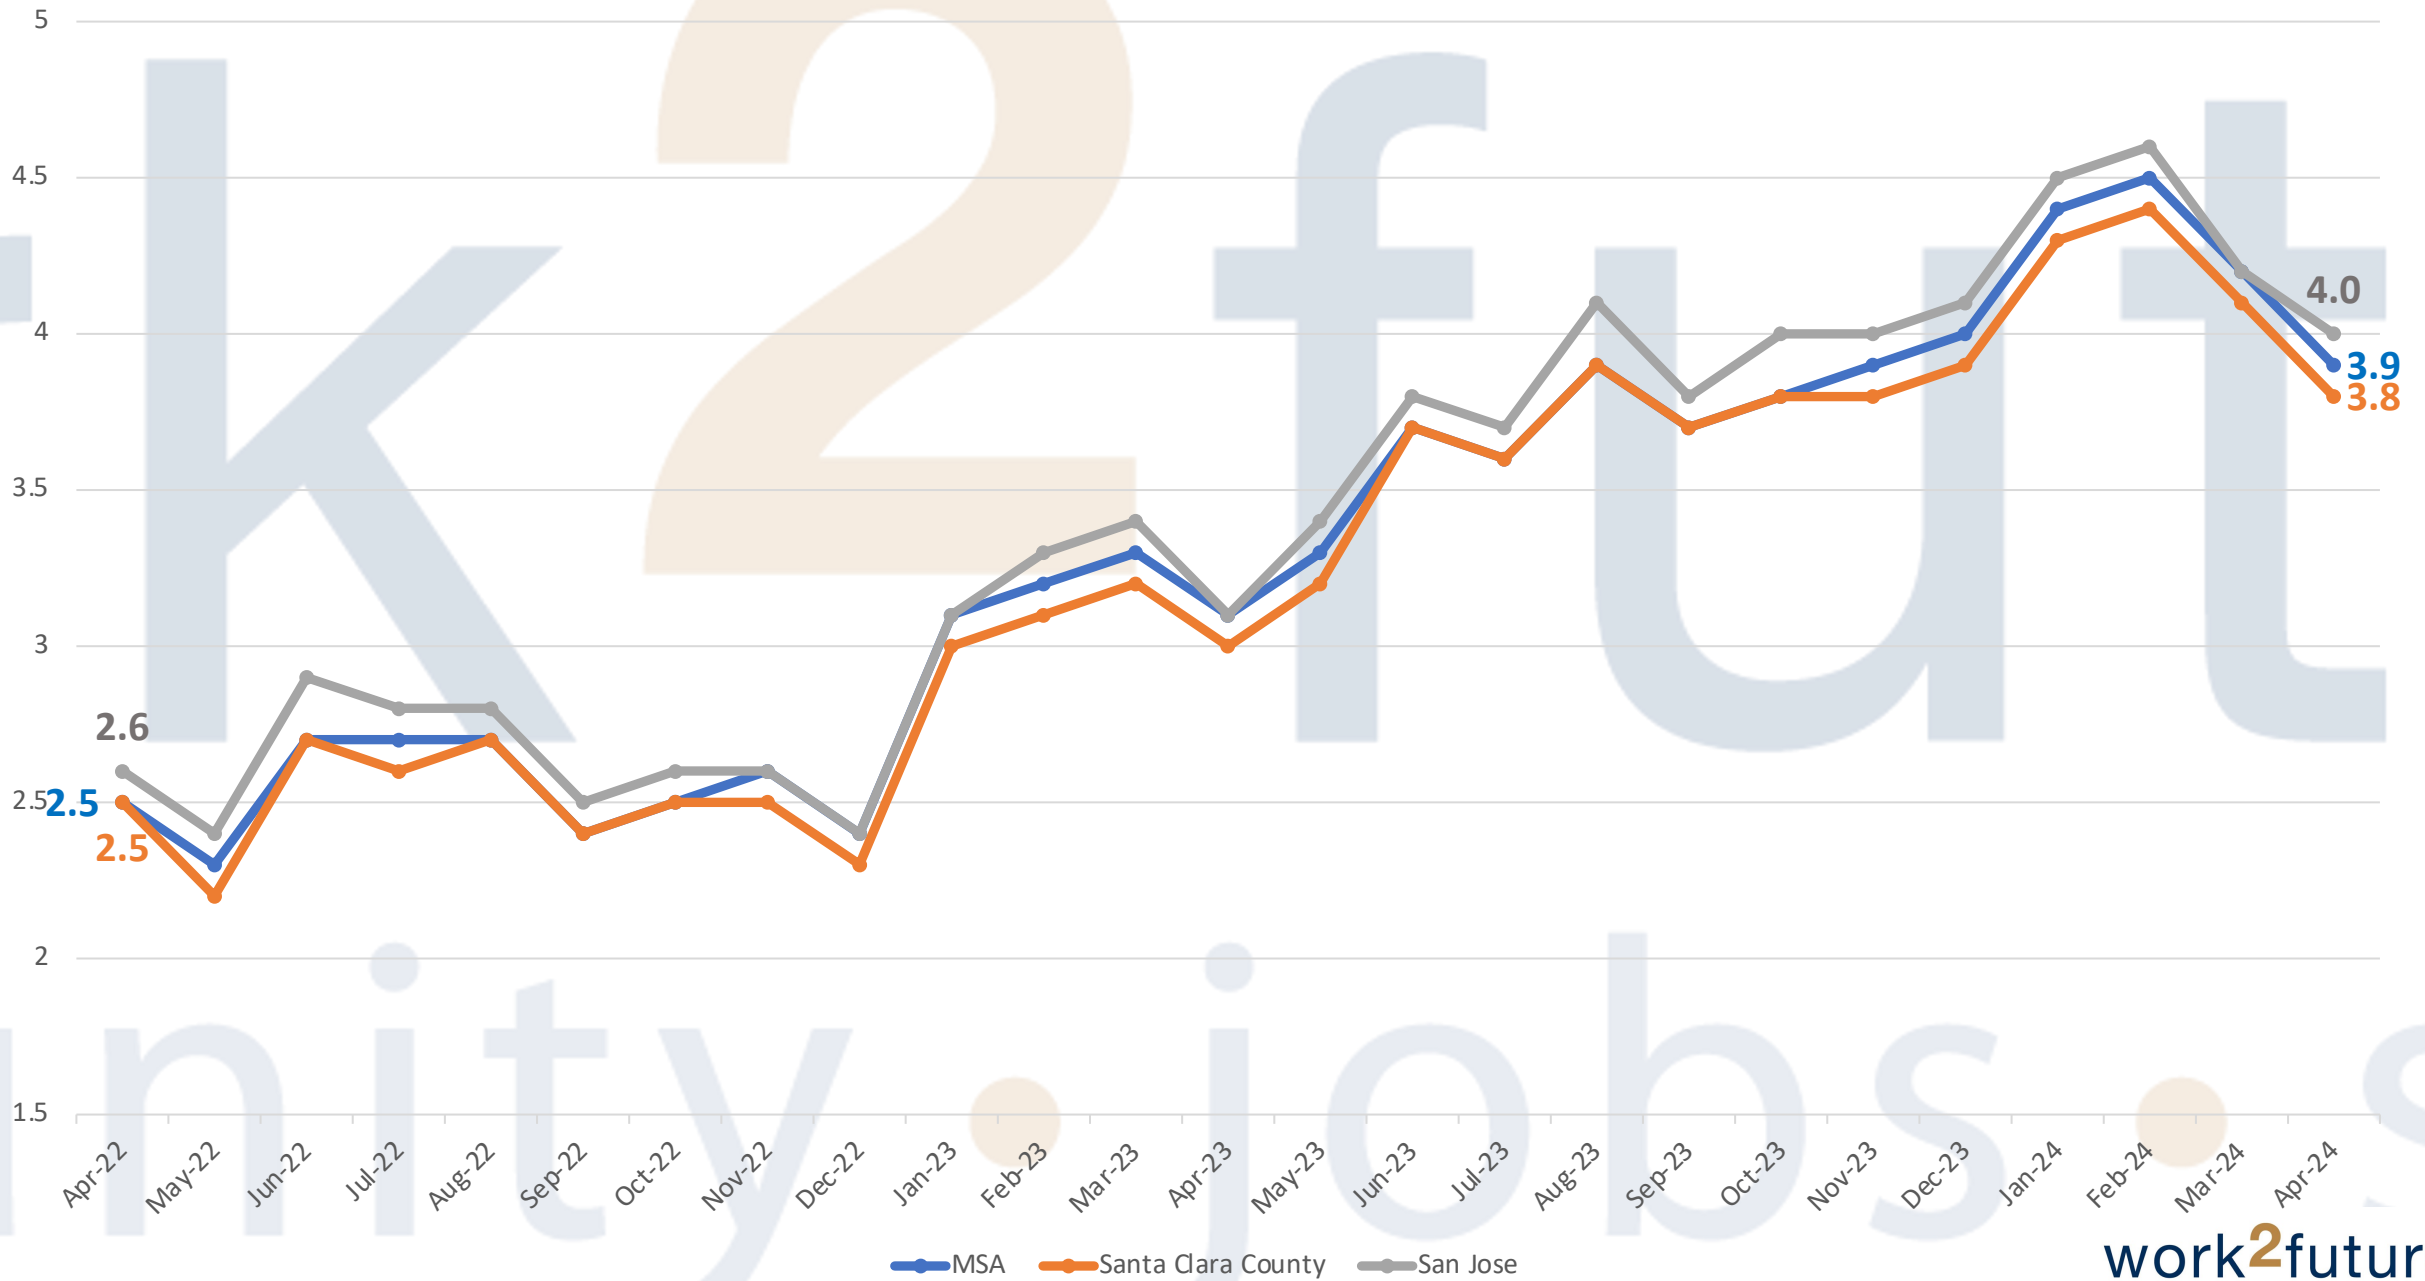

Labor Market Update

April 2024

San Jose-Silicon Valley Local Workforce Development Area

Santa Clara County

San Jose-Sunnyvale-Santa Clara MSA

UNEMPLOYMENT RATES: APRIL 2022 – APRIL 2024

Source: EDD

UNEMPLOYMENT RATES: APRIL 2022 – APRIL 2024

Source: EDD

UNEMPLOYMENT RATES: APRIL 2022 – APRIL 2024

Source: EDD

UNEMPLOYMENT RATES: APRIL 2022 – APRIL 2024

Source: EDD

UNEMPLOYMENT RATES: APRIL 2022 – APRIL 2024

Source: EDD

Santa Clara County Labor Force 2022–2024

Source: EDD

Santa Clara County Labor Force 2022–2024

San Jose-Sunnyvale-Santa Clara MSA March 2024–April 2024

Total Wage-Salary Employment: 1,160,600 jobs — +1,600

- **Leisure & Hospitality +1,800**
 - Food Services & Drinking Places +1,300
- **Professional & Business Services +900**
- **Farm +600**
- **Government -1300**
 - Local Government -1,400
 - State Government Educational Services +100
- **Manufacturing -600**
- **Information -500**