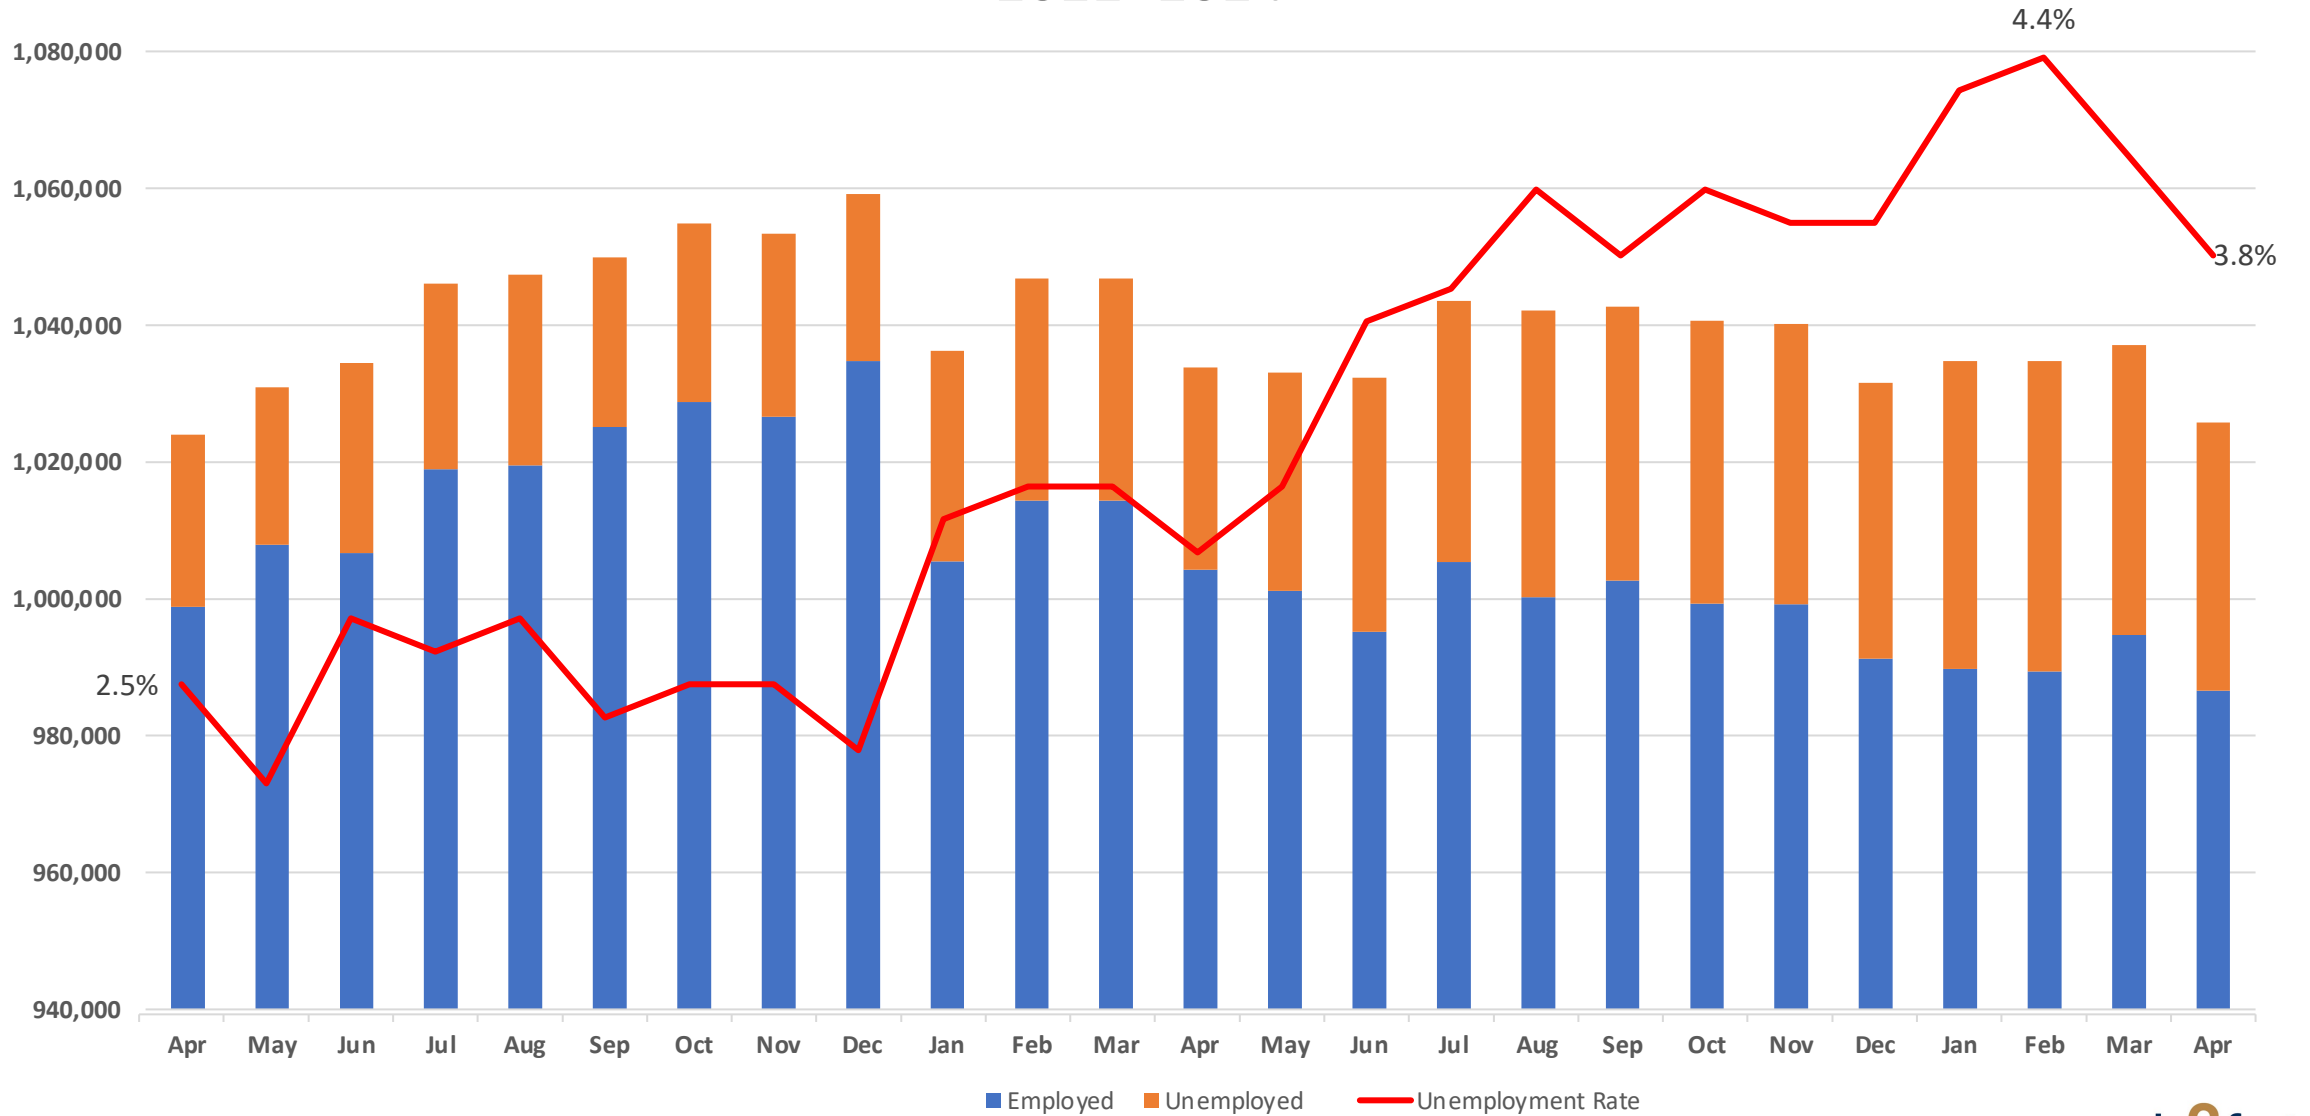

Source: EDD

UNEMPLOYMENT RATES: APRIL 2022 – APRIL 2024

Source: EDD

UNEMPLOYMENT RATES: APRIL 2022 – APRIL 2024

Source: EDD

UNEMPLOYMENT RATES: APRIL 2022 – APRIL 2024

Source: EDD

Santa Clara County Labor Force 2022–2024

Source: EDD

Santa Clara County Labor Force 2022–2024

San Jose-Sunnyvale-Santa Clara MSA March 2024–April 2024

Total Wage-Salary Employment: 1,160,600 jobs — +1,600

- **Leisure & Hospitality +1,800**
 - Food Services & Drinking Places +1,300
- **Professional & Business Services +900**
- **Farm +600**
- **Government -1300**
 - Local Government -1,400
 - State Government Educational Services +100
- **Manufacturing -600**
- **Information -500**

San Jose-Sunnyvale-Santa Clara MSA April 2023–April 2024

Total employment +1,200 / +0.1%

- **Private Education and Health Services +11,200**
 - Health Care & Social Assistance +9,000
- **Leisure & Hospitality +2,200**
 - Food Services & Drinking Places +900
 - Accommodation +400
- **Information -6,500**
- **Manufacturing -5,200**
 - Durable Goods -5,300
 - Durable Goods +100