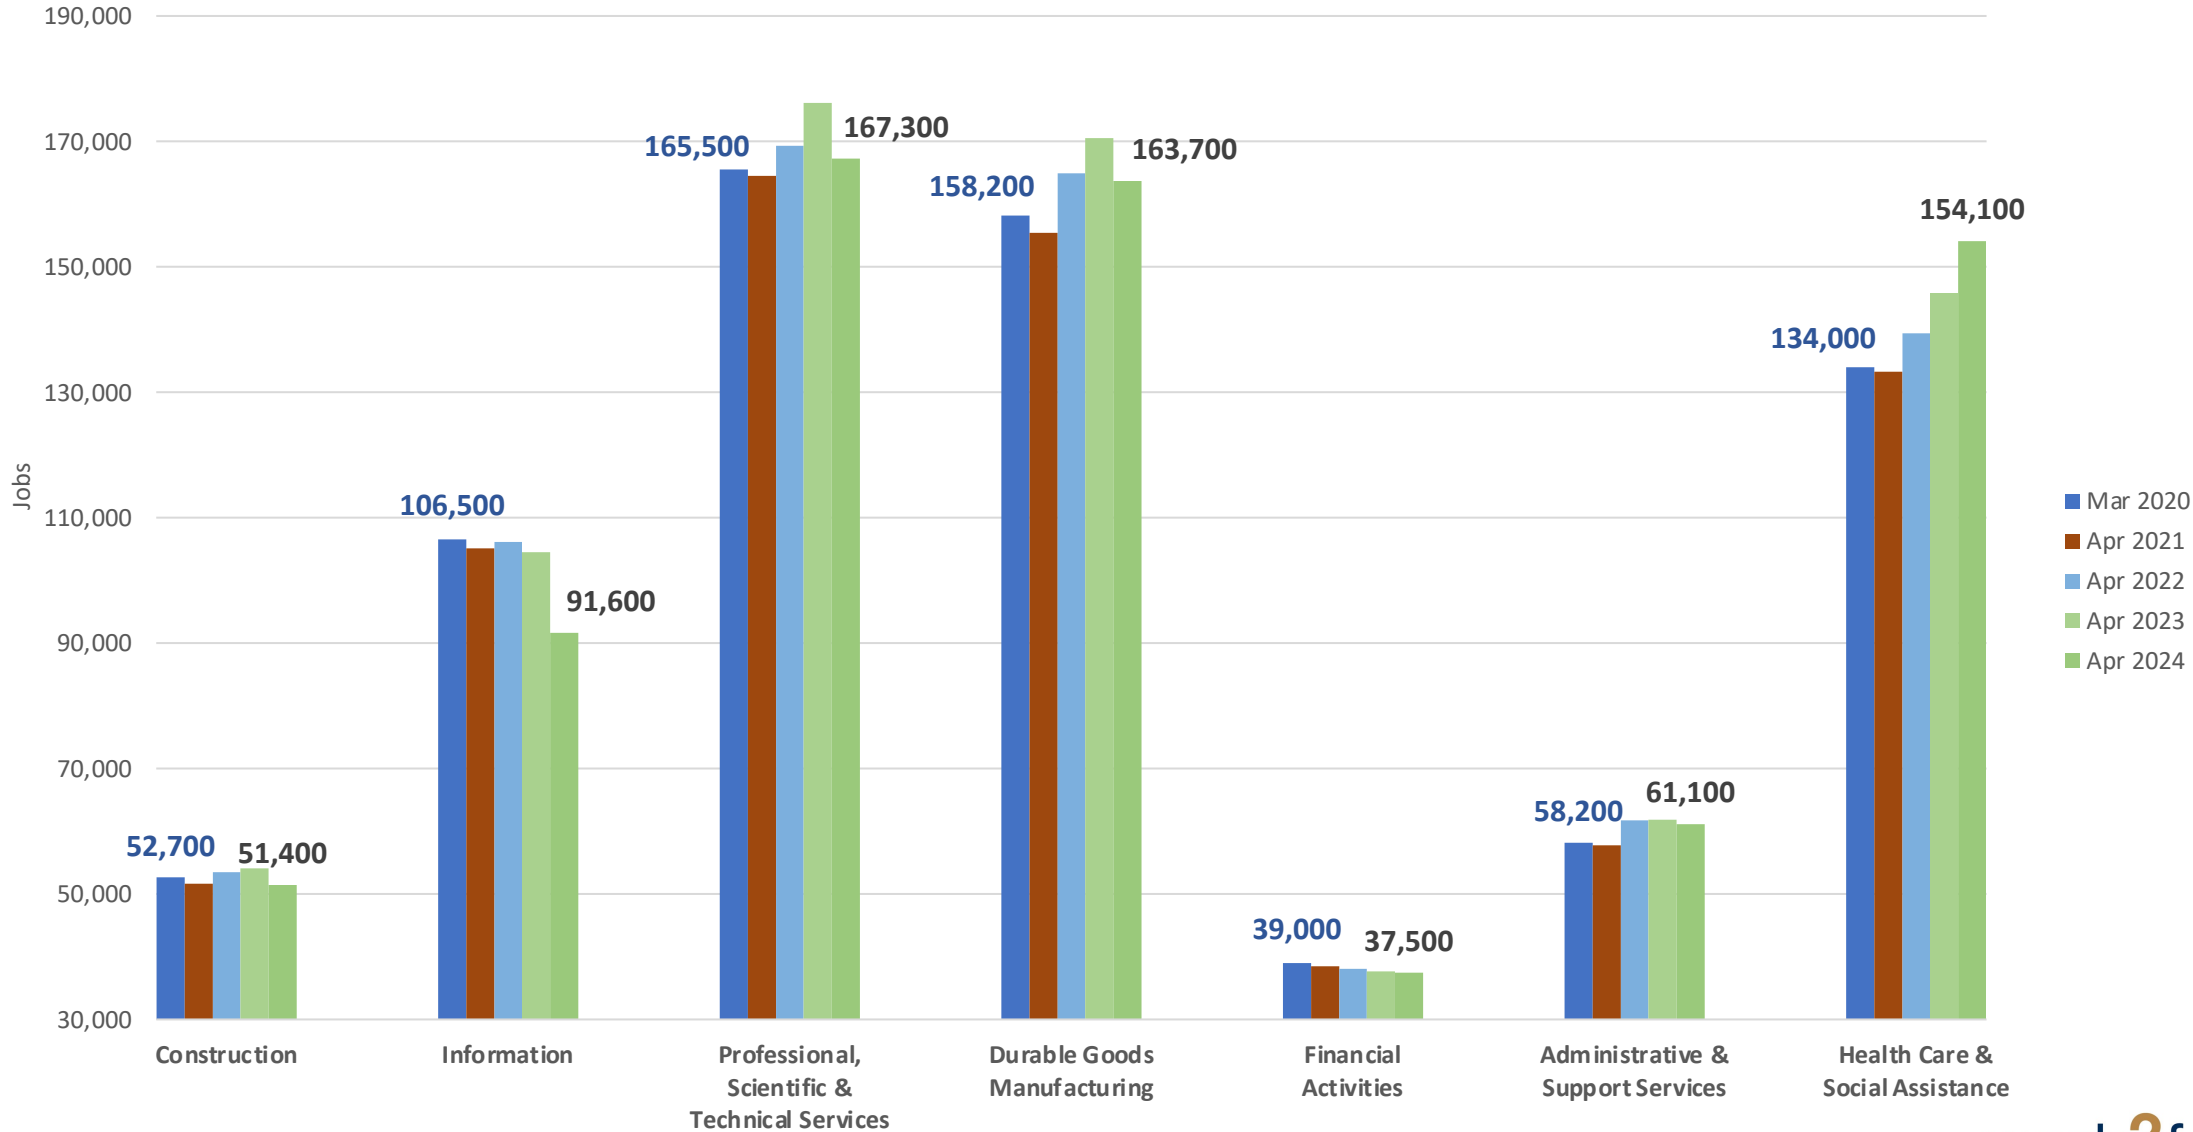

Permanent Layoffs Announced

San Jose Silicon Valley Local Workforce Development Area

- **2023: 3,483**

- 2024 Jan–Apr: 1,595

Santa Clara County

- **2023: 13,429**

- 2024 Jan–Apr: 4,650

Industries with Most Layoffs: 2024

Priority Sector Employment–MSA March 2020 + April 2023–April 2024

Priority Sector Employment (MSA) Year-over-Year: March 2020, April 2021 – April 2024

Source: EDD

ork 2 future
community • jobs • success

Thank You!