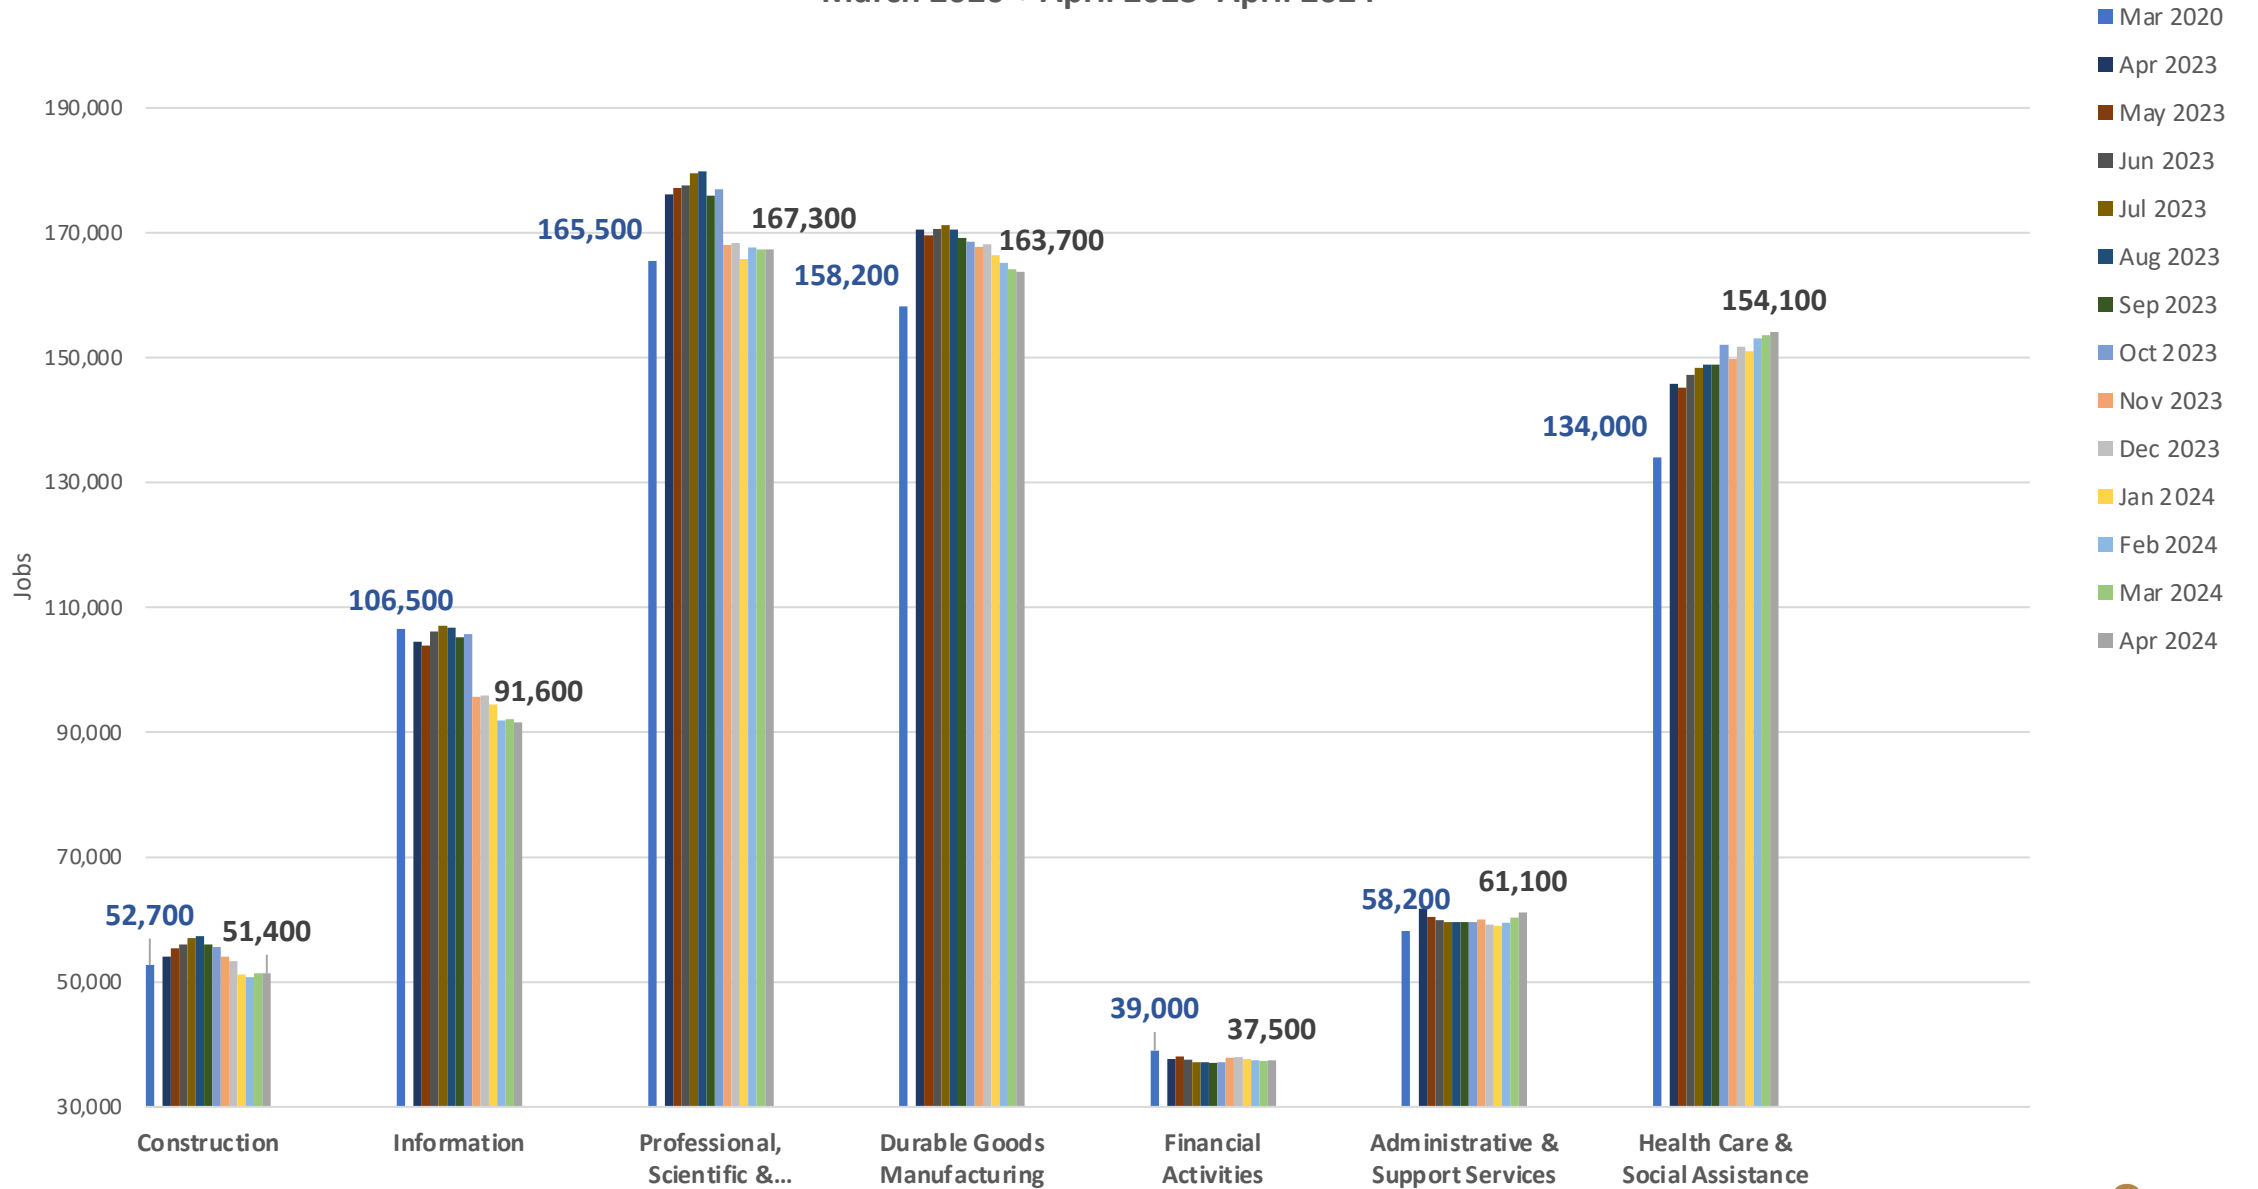

Permanent Layoffs Announced

San Jose Silicon Valley Local Workforce Development Area

- **2023: 3,483**

- 2024 Jan–Apr: 1,595

Santa Clara County

- **2023: 13,429**

- 2024 Jan–Apr: 4,650

Industries with Most Layoffs: 2024

Priority Sector Employment–MSA March 2020 + April 2023–April 2024

Priority Sector Employment (MSA) Year-over-Year: March 2020, April 2021 – April 2024

Source: EDD

ork 2 future
community • jobs • success

Thank You!