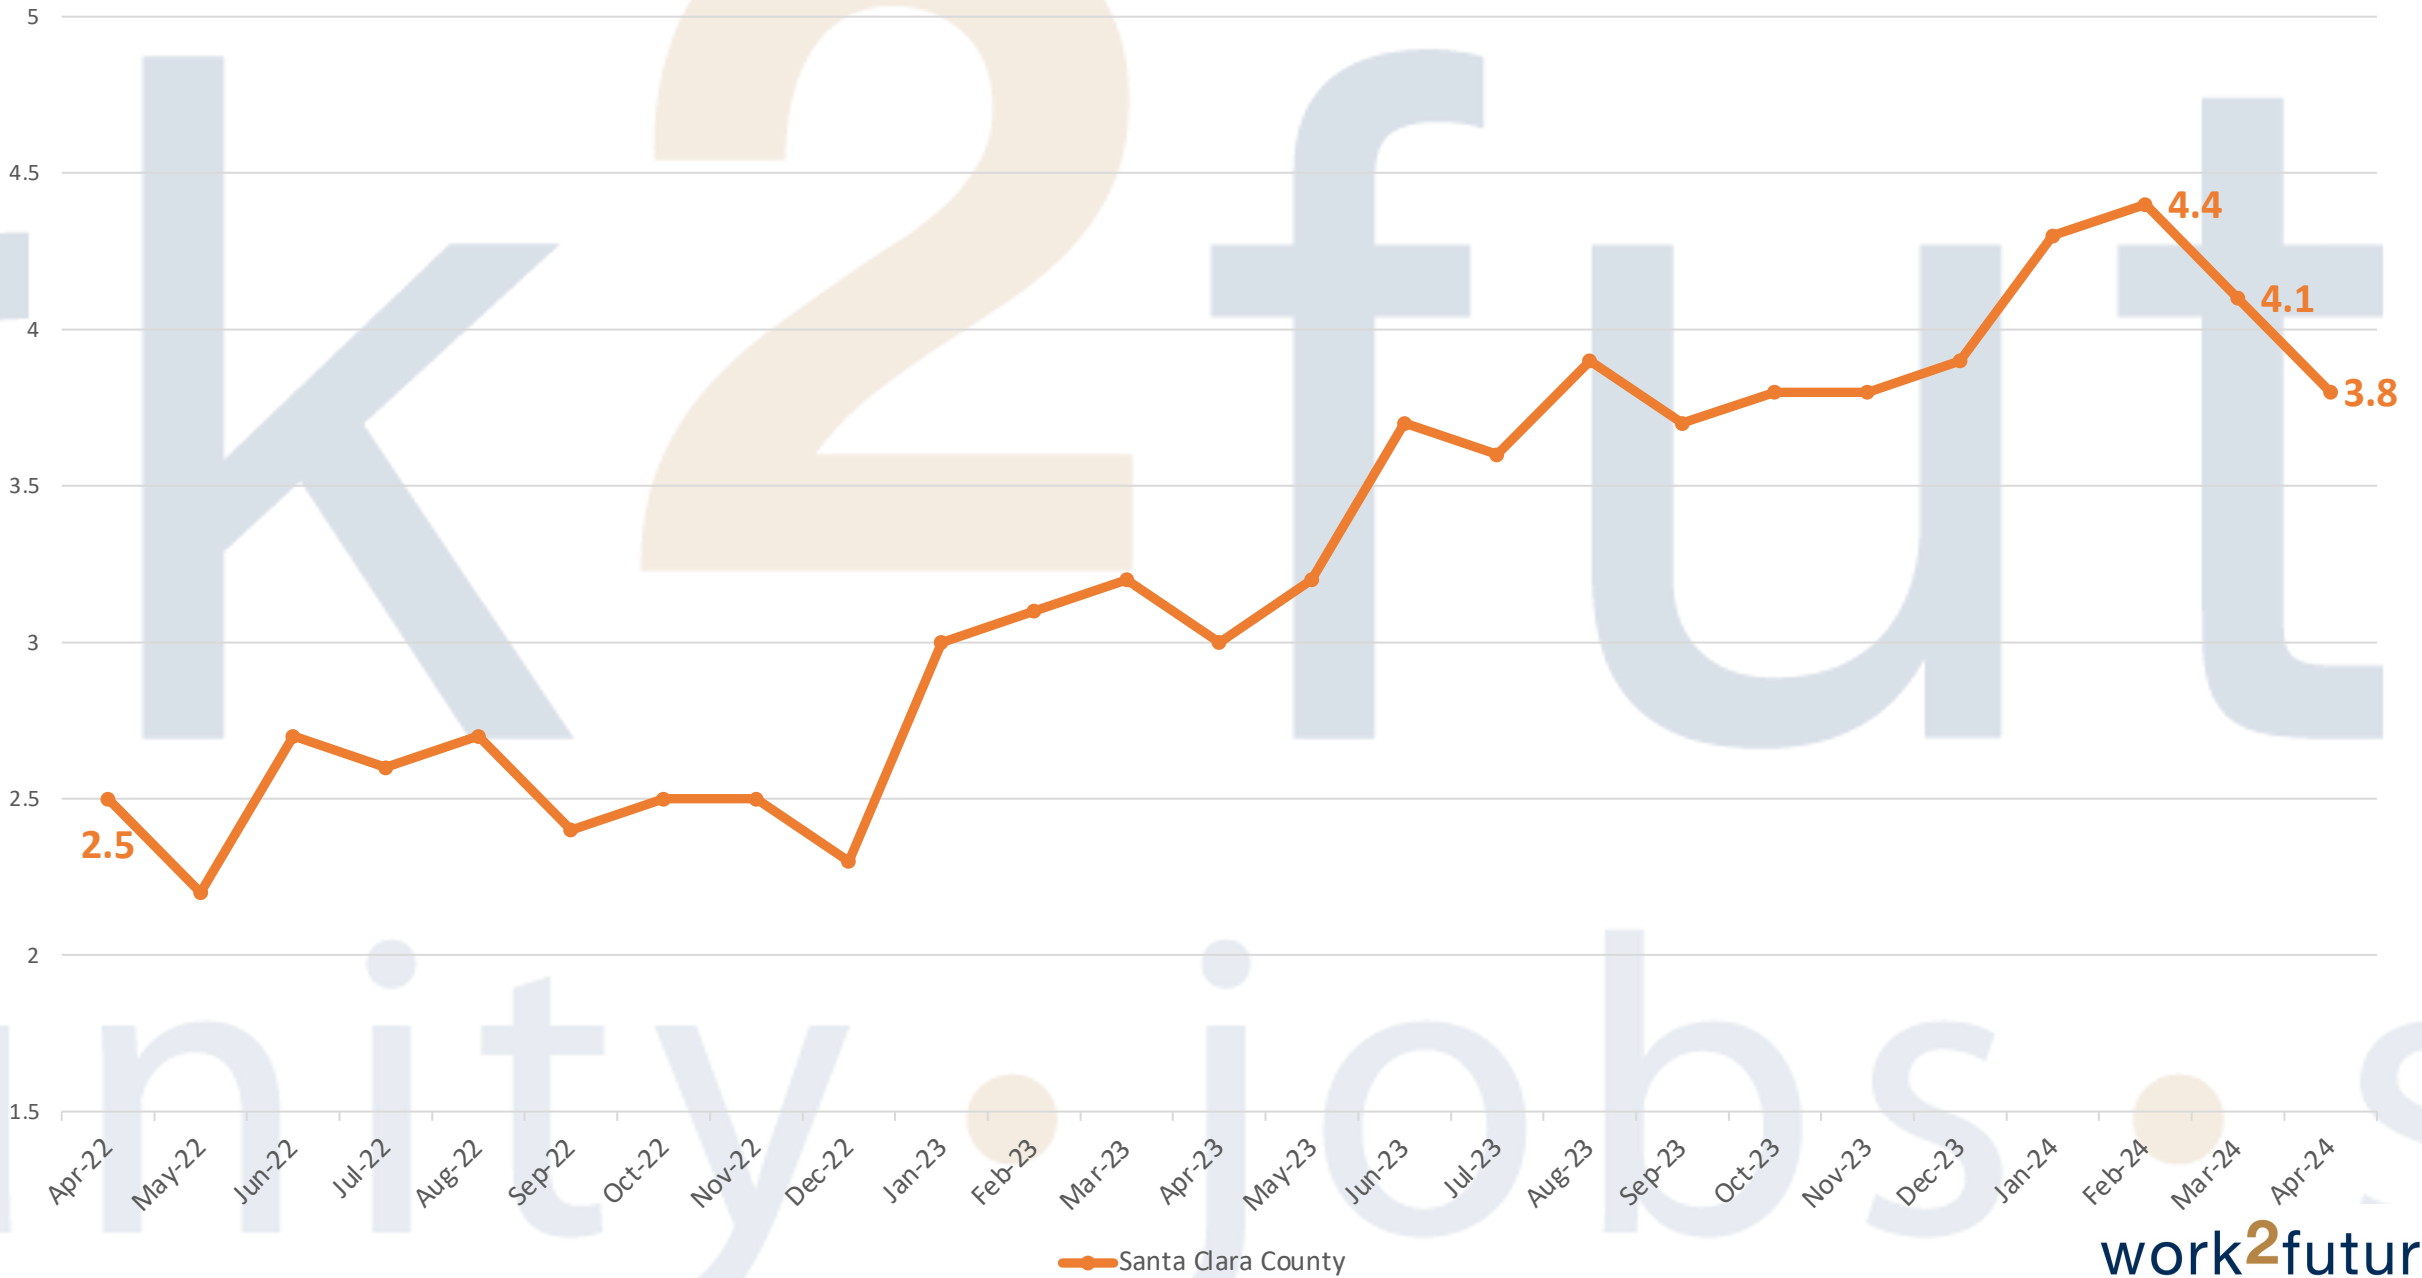

Labor Market Update

April 2024

San Jose-Silicon Valley Local Workforce Development Area

Santa Clara County

San Jose-Sunnyvale-Santa Clara MSA

UNEMPLOYMENT RATES: APRIL 2022 – APRIL 2024

Source: EDD

UNEMPLOYMENT RATES: APRIL 2022 – APRIL 2024

Source: EDD

UNEMPLOYMENT RATES: APRIL 2022 – APRIL 2024

Source: EDD

UNEMPLOYMENT RATES: APRIL 2022 – APRIL 2024

Source: EDD

UNEMPLOYMENT RATES: APRIL 2022 – APRIL 2024

Source: EDD

Santa Clara County Labor Force 2022–2024

Source: EDD

Santa Clara County Labor Force 2022–2024

San Jose-Sunnyvale-Santa Clara MSA March 2024–April 2024

Total Wage-Salary Employment: 1,160,600 jobs — +1,600

- **Leisure & Hospitality +1,800**
 - Food Services & Drinking Places +1,300
- **Professional & Business Services +900**
- **Farm +600**
- **Government -1300**
 - Local Government -1,400
 - State Government Educational Services +100
- **Manufacturing -600**
- **Information -500**