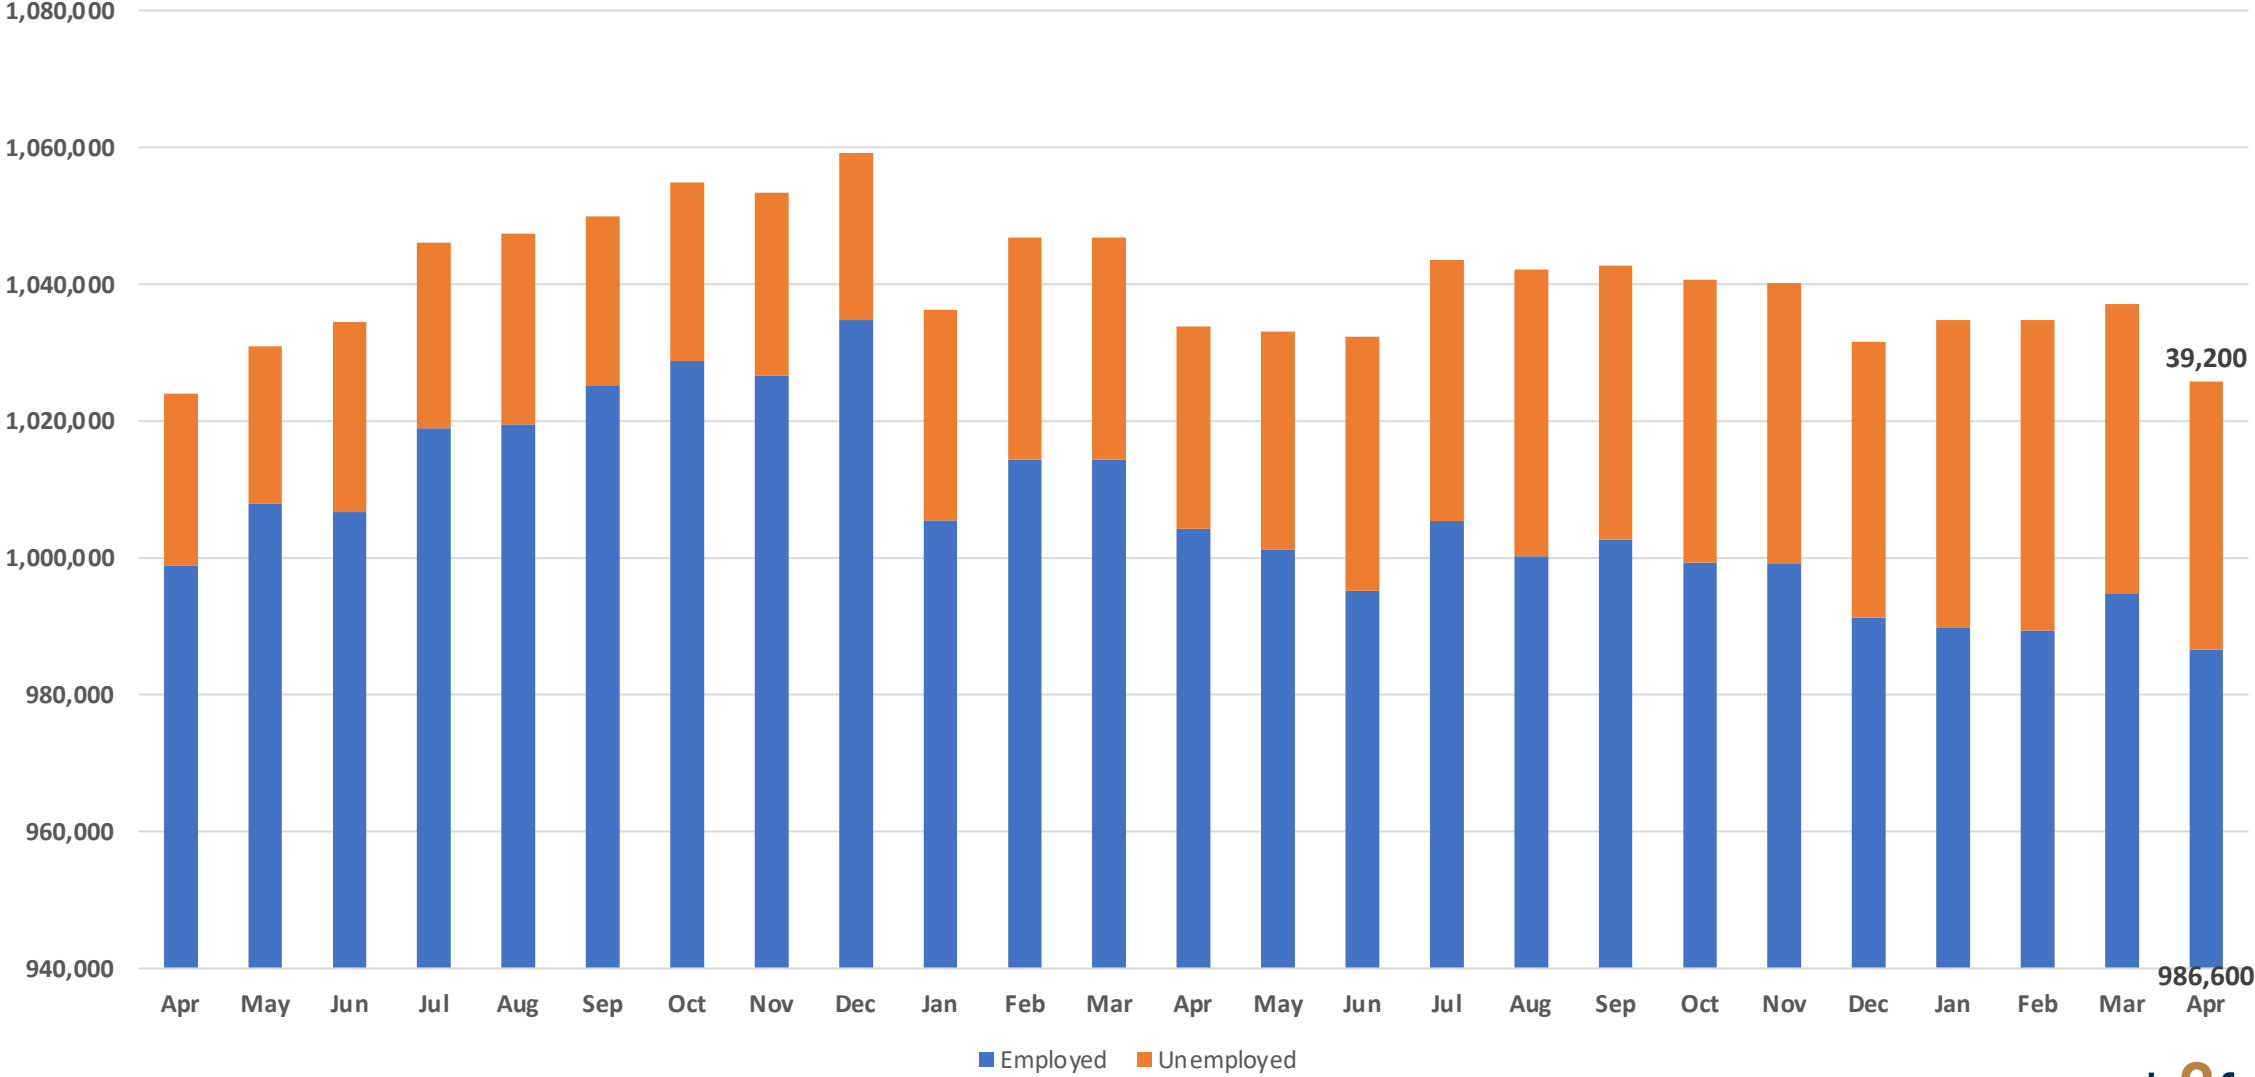

Source: EDD

UNEMPLOYMENT RATES: APRIL 2022 – APRIL 2024

Source: EDD

UNEMPLOYMENT RATES: APRIL 2022 – APRIL 2024

Source: EDD

UNEMPLOYMENT RATES: APRIL 2022 – APRIL 2024

Source: EDD

Santa Clara County Labor Force 2022–2024

Source: EDD

Santa Clara County Labor Force 2022–2024

San Jose-Sunnyvale-Santa Clara MSA March 2024–April 2024

Total Wage-Salary Employment: 1,160,600 jobs — +1,600

- **Leisure & Hospitality +1,800**
 - Food Services & Drinking Places +1,300
- **Professional & Business Services +900**
- **Farm +600**
- **Government -1300**
 - Local Government -1,400
 - State Government Educational Services +100
- **Manufacturing -600**
- **Information -500**

San Jose-Sunnyvale-Santa Clara MSA April 2023–April 2024

Total employment +1,200 / +0.1%

- **Private Education and Health Services +11,200**
 - Health Care & Social Assistance +9,000
- **Leisure & Hospitality +2,200**
 - Food Services & Drinking Places +900
 - Accommodation +400
- **Information -6,500**
- **Manufacturing -5,200**
 - Durable Goods -5,300
 - Durable Goods +100