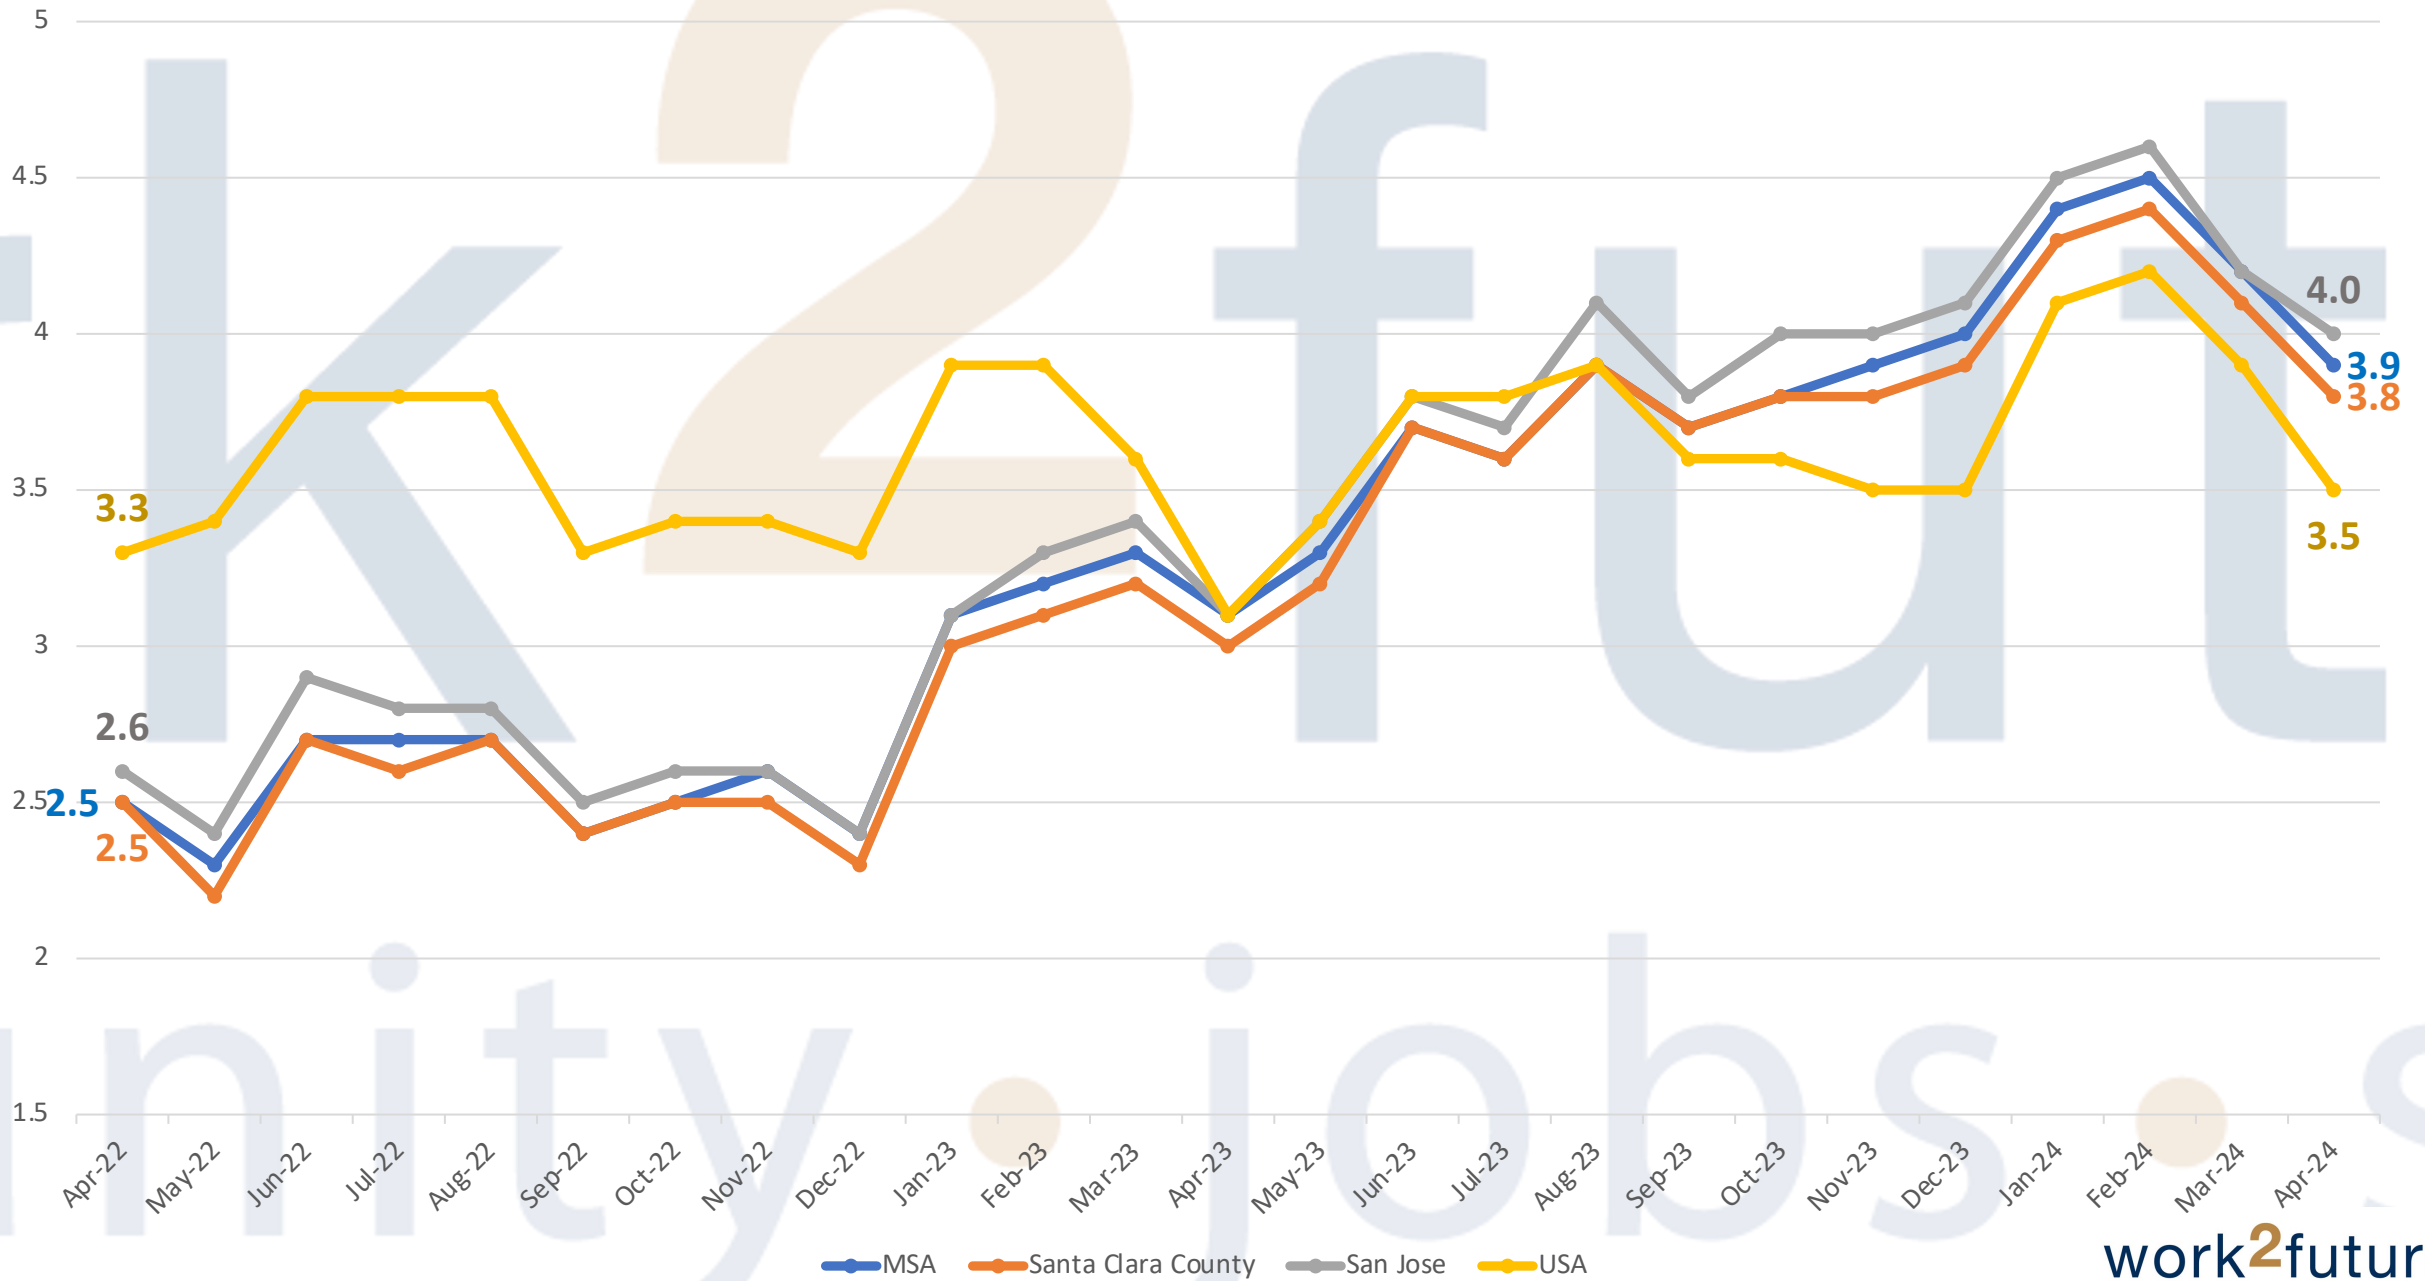

Labor Market Update

April 2024

San Jose-Silicon Valley Local Workforce Development Area

Santa Clara County

San Jose-Sunnyvale-Santa Clara MSA

UNEMPLOYMENT RATES: APRIL 2022 – APRIL 2024

Source: EDD

UNEMPLOYMENT RATES: APRIL 2022 – APRIL 2024

Source: EDD

UNEMPLOYMENT RATES: APRIL 2022 – APRIL 2024

Source: EDD

UNEMPLOYMENT RATES: APRIL 2022 – APRIL 2024

Source: EDD

UNEMPLOYMENT RATES: APRIL 2022 – APRIL 2024

Source: EDD

Santa Clara County Labor Force 2022–2024

Source: EDD

Santa Clara County Labor Force 2022–2024

San Jose-Sunnyvale-Santa Clara MSA March 2024–April 2024

Total Wage-Salary Employment: 1,160,600 jobs — +1,600

- **Leisure & Hospitality +1,800**
 - Food Services & Drinking Places +1,300
- **Professional & Business Services +900**
- **Farm +600**
- **Government -1300**
 - Local Government -1,400
 - State Government Educational Services +100
- **Manufacturing -600**
- **Information -500**